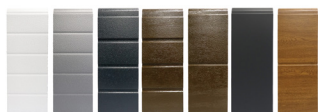

CONSTRUCTION

40 MM

BASIC (ITALY) - closed contour panel made out of two steel supports, has a geometry to avoid the crush during the closing of the door, accordance with UNI EN 10326 and fill with high-density (40 +/- 4 kg/m³) polyurethane foam.

70 - 350 MM

HEADROOM - due to innovative construction, for the sectional door IDO - HOME requires less headroom height (min. 350 mm), and their installation is easier and faster. According to your door dimensions and headroom height, we will apply one of three lift type.

15.000

WORKING CYCLES - sectional door IDO - HOME make up with torsion springs. Spring longevity 15 000 - 50 000 opening - closing cycles, diameter 51 - 67 mm. All IDO - HOME sectional door make up with protection against spring break.

1,5 MM

THICK TRACKS of sheet metal witch are joined using the cold riveting method. During the manufacturing process we do not use welding, so the details of a protective galvanization remains intact.

SPECIFICATIONS

Door type	Residential
Maximum dimensions	5000 x 3000 mm
Panel thickness, mm	40 mm
Thermal insulation, W/m²K	0,58 W/m²K
Air permeability	3 class
Resistance to wind load	5 class
Resistance to water penetration	3 class
Sideroom	≥ 100 mm
Headroom	≥ 70 mm
Spring type	„Torsion”
Spring place	Back/Front
Spring longevity	min. 15 000 cycles
Spring failure safety devices included	Yes
Warranty	2 years