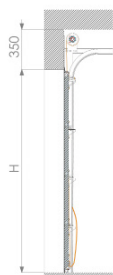

- Standard headroom - 350 mm
- Produced according to your measurements
- Complies with standard EN 13241-1
- 15.000 - 50.000 working cycle
- Compensatory springs
- Panel: Basic (Italy)
- Warranty - 2 years

CONSTRUCTION

40 MM

BASIC (ITALY) - closed contour panel made out of two steel supports, has a geometry to avoid the crush during the closing of the door, accordance with UNI EN 10326 and fill with high-density (40 +/- 4 kg/m³) polyurethane foam.

70 - 350 MM

HEADROOM - due to innovative construction, for the sectional door IDO - HOME requires less headroom height (min. 350 mm), and their installation is easier and faster. According to your door dimensions and headroom height, we will apply one of three lift type.

1,5 MM

THICK TRACKS of sheet metal witch are joined using the cold riveting method. During the manufacturing process we do not use welding, so the details of a protective galvanization remains intact.

SPECIFICATIONS