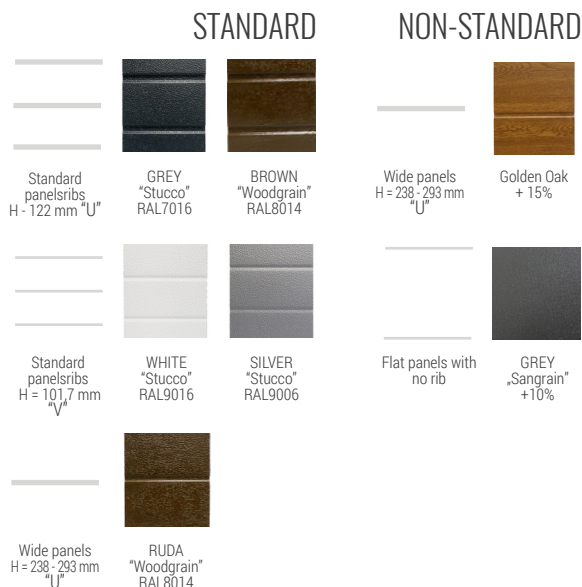

COLORS

You can choose any colour from RAL color palette. We use fine quality German industrial bi-component polyurethane paint to ensure long colour lasting and low fading rate.