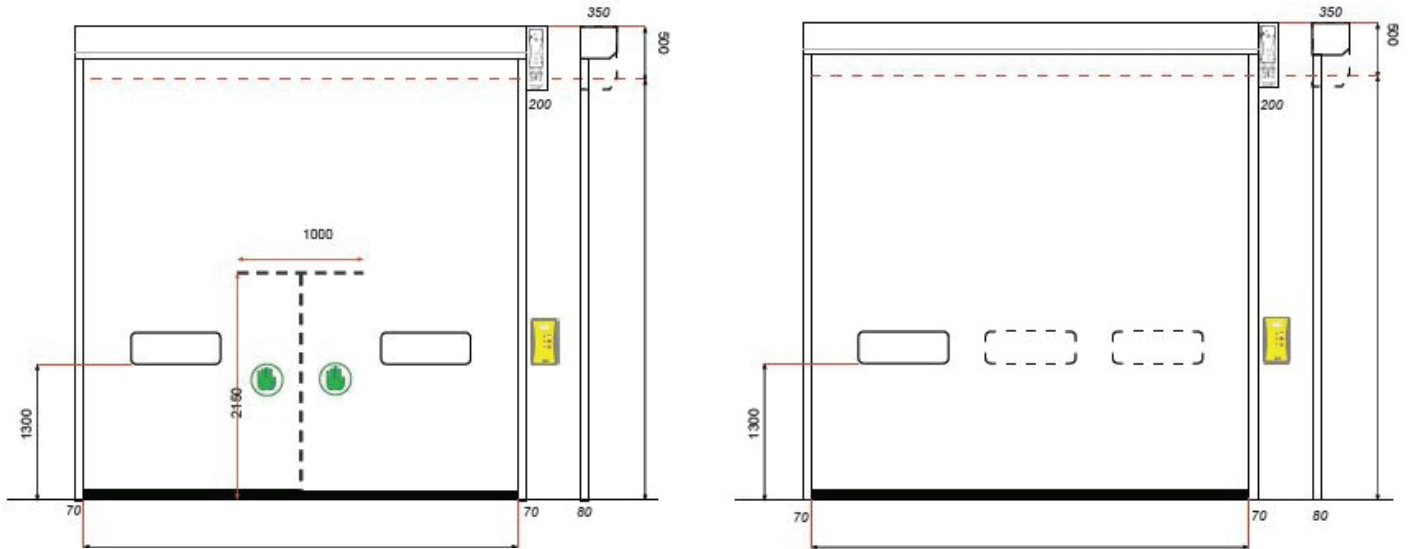

- Performance of 1.000.000 cycles
- 100 % self repairing
- Opening/closing speed - 2,2/0,8 m/s
- Extra strong 950gr/sqm. polyester curtain
- Stainless steel door structure
- Washable and sanitizable
- Easy setting with digital control panel
- Fully safe operation with safety photocells

THE MOTOR IS ALWAYS ON THE SIDE

SPECIFICATIONS

Product name	FOOD&PHARMA
Intended use	Food industry
Max. dimensions, mm	5000 x 5000 mm ¹
Opening speed	Up to 2,2 m/sec (adjustable) Soft Start & Soft Landing
Closing speed	0,8 m/sec (adjustable) Soft Start & Soft Landing
Resistance to wind load	UNI EN 12-424 Class 2
Power supply	230V AC Single phase
PVC Curtain	Polyester curtain extra strong 950 gr/sqm flame retardant. ZIP type side sliding system without rigid bar
Guarantee	2 years
Performance	1.000.000 cycles
Standard colours, RAL	3002, 5010, 2004, 7035, 7038, 7037, 1013, 9003, 9006, 9002, 5012, 9005, 7016, 5015, 5002, 6005, 6026, 6018, 1003, 1021
Kit	One pair of photocells IP67, door structure stainless steel and polyethylene PE500 (perfect for frequent washing), button, flashing light, side motor, manual release, 230V drive with frequency converter, control unit with multilingual display for easy programming (speed setting, pedestrian opening, service)

¹Other dimension upon request.