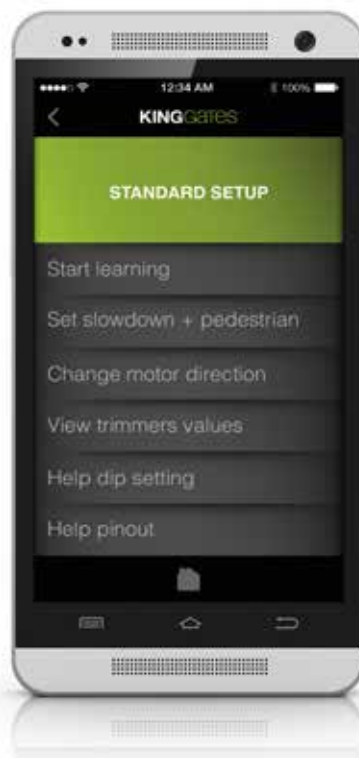

THE KING SPECIALIST

KINGspecialist app for installers

The KINGspecialist app allows you to complete all installation setup phases directly from your smart phone or tablet.

Thanks to the wifi module,

which can be coupled to STARG8 central units, every professional can now manage all the functions offered by the KING Smart Traditional electronic device simply and intuitively.

The App also introduces new functions, such as scheduling of periodical system maintenance, central unit check-ups and remote control management.